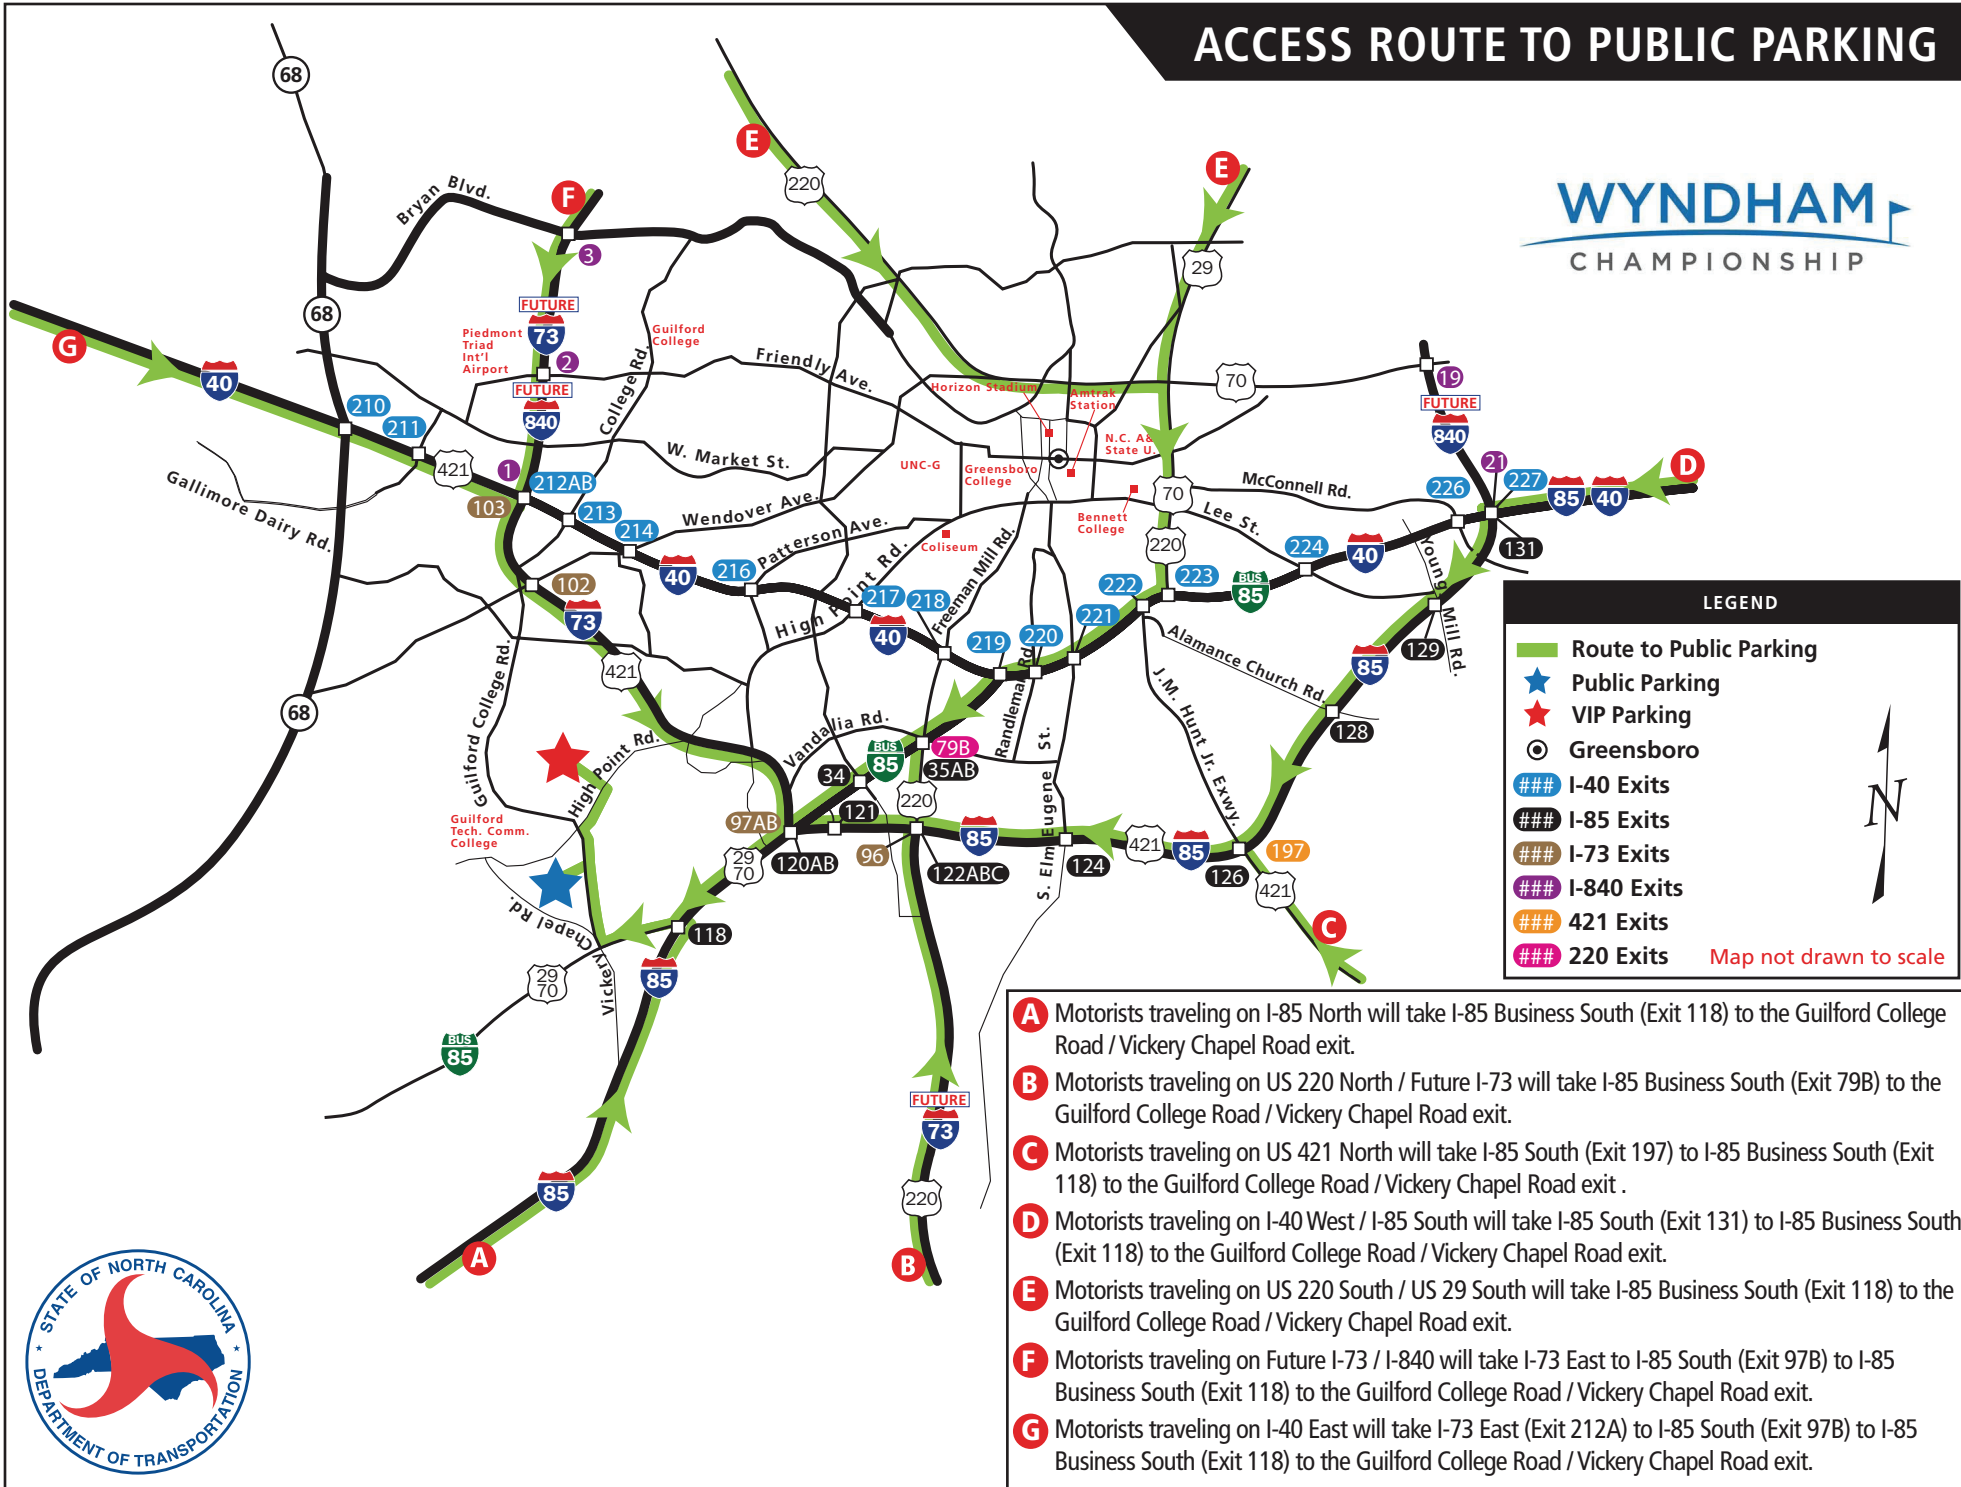

ACCESS ROUTE TO PUBLIC PARKING

LEGEND

- Route to Public Parking
- Public Parking
- VIP Parking
- Greensboro
- I-40 Exits
- I-85 Exits
- I-73 Exits
- I-840 Exits
- 421 Exits
- 220 Exits

Map not drawn to scale

- A** Motorists traveling on I-85 North will take I-85 Business South (Exit 118) to the Guilford College Road / Vickery Chapel Road exit.
- B** Motorists traveling on US 220 North / Future I-73 will take I-85 Business South (Exit 79B) to the Guilford College Road / Vickery Chapel Road exit.
- C** Motorists traveling on US 421 North will take I-85 South (Exit 197) to I-85 Business South (Exit 118) to the Guilford College Road / Vickery Chapel Road exit .
- D** Motorists traveling on I-40 West / I-85 South will take I-85 South (Exit 131) to I-85 Business South (Exit 118) to the Guilford College Road / Vickery Chapel Road exit.
- E** Motorists traveling on US 220 South / US 29 South will take I-85 Business South (Exit 118) to the Guilford College Road / Vickery Chapel Road exit.
- F** Motorists traveling on Future I-73 / I-840 will take I-73 East to I-85 South (Exit 97B) to I-85 Business South (Exit 118) to the Guilford College Road / Vickery Chapel Road exit.
- G** Motorists traveling on I-40 East will take I-73 East (Exit 212A) to I-85 South (Exit 97B) to I-85 Business South (Exit 118) to the Guilford College Road / Vickery Chapel Road exit.